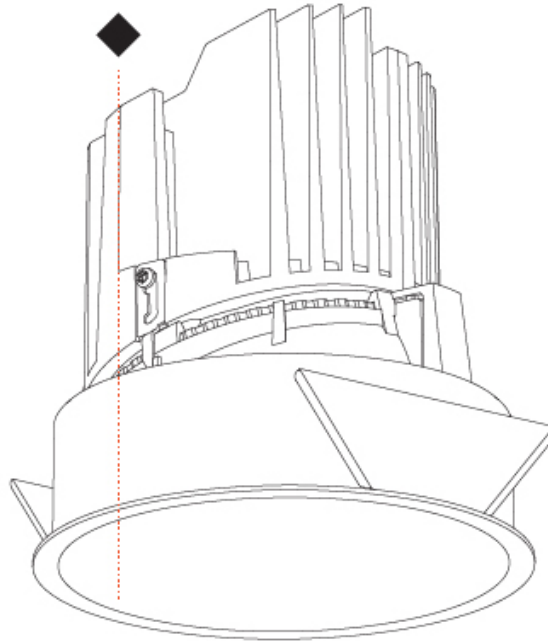

BIONIQ ROUND DEEP RECESSED

A35287-

PROJECT

TYPE

SPECIFIER

QUANTITY

DATE